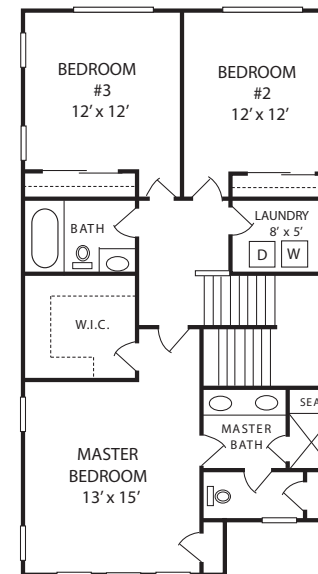

Longfellow

Features:

- 3 bedrooms
- 2 full and 1 half baths
- Open floor plan
- Spacious living room
- Fully equipped kitchen with island
- Master bedroom suite
- Laundry room
- Attached two car garage
- Optional finished lower-level

TowneCondos.com
513-336-8570

LIVING AREA

3 BEDROOM

LOWER LEVEL

This floorplan is for illustration purposes only. The developer reserves the right to revise designs and specifications. This floorplan is not part of a legal contract.