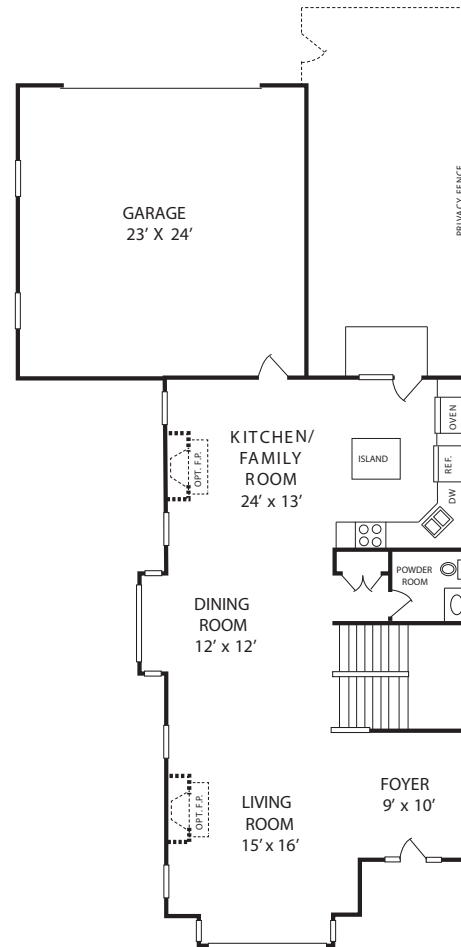

Longfellow

Features:

- 3 bedrooms
- 2 full and 1 half baths
- Open floor plan
- Spacious living room
- Fully equipped kitchen with island
- Master bedroom suite
- Laundry room
- Attached two car garage
- Optional finished lower-level

TowneCondos.com
513-336-8570

LIVING AREA

3 BEDROOM

LOWER LEVEL

This floorplan is for illustration purposes only. The developer reserves the right to revise designs and specifications. This floorplan is not part of a legal contract.