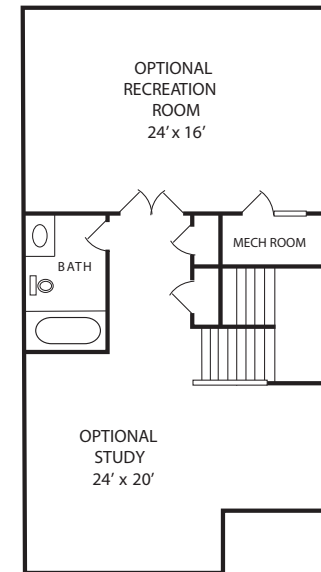

Longfellow

Features:

- 3 bedrooms
- 2 full and 1 half baths
- Open floor plan
- Spacious living room
- Fully equipped kitchen with island
- Master bedroom suite
- Laundry room
- Attached two car garage
- Optional finished lower-level

TowneCondos.com
513-336-8570

LIVING AREA

3 BEDROOM

LOWER LEVEL

This floorplan is for illustration purposes only. The developer reserves the right to revise designs and specifications. This floorplan is not part of a legal contract.